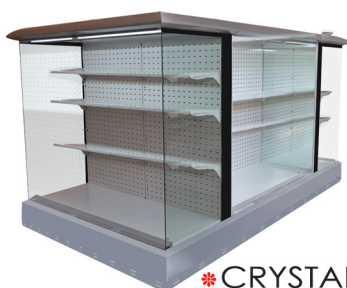

* CRYSTAL-H