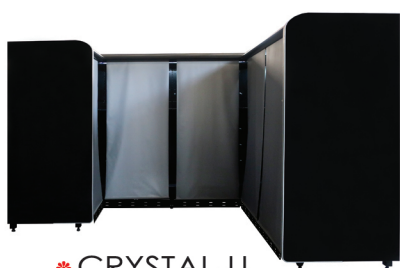

* CRYSTAL-U